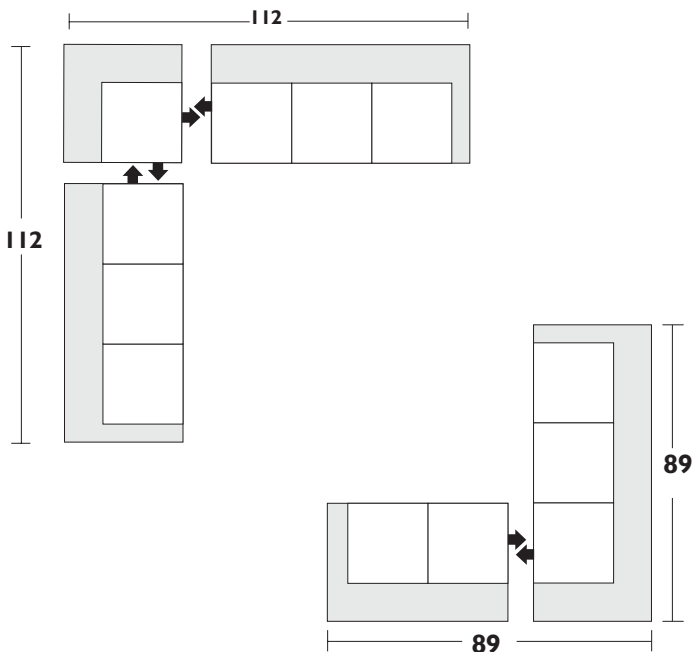

Configuration Suggestions

Style Cosmo