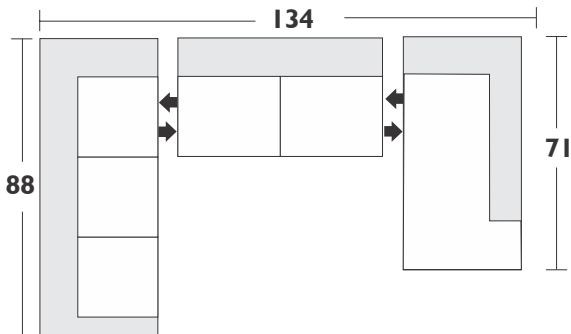

Configuration Suggestions

Style Damon