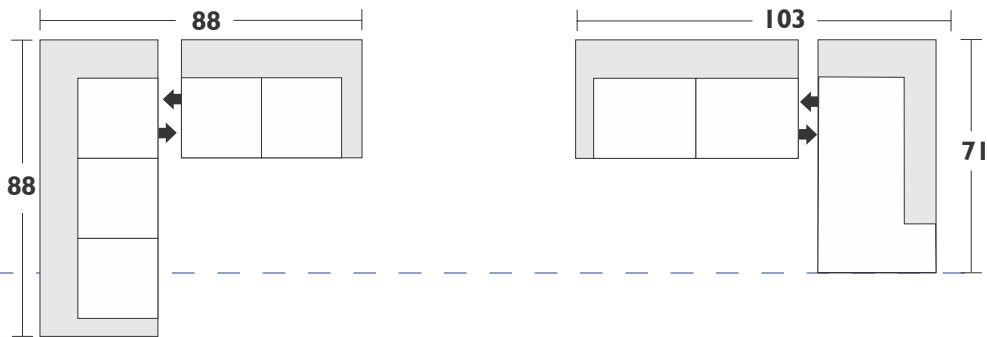

Configuration Suggestions

Style Damon