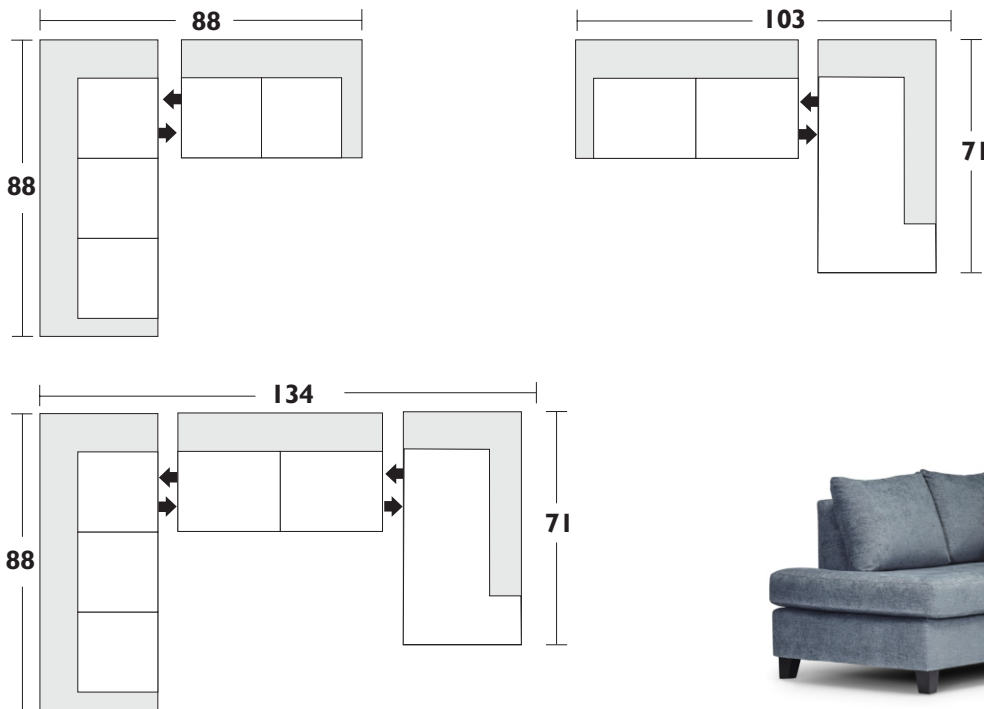

Configuration Suggestions

Style Damon