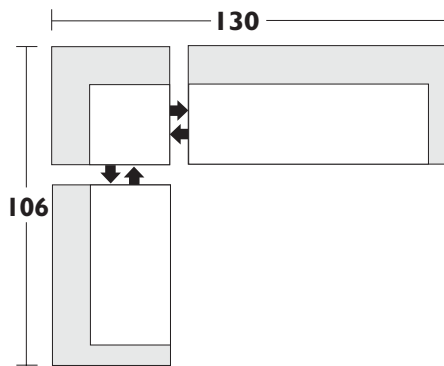

Configuration Suggestions

Style Jonah