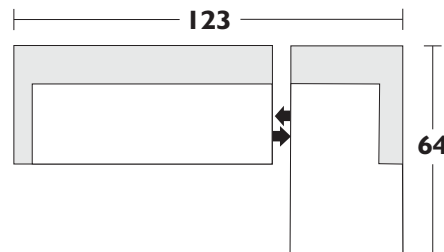

Configuration Suggestions

Style Jonah