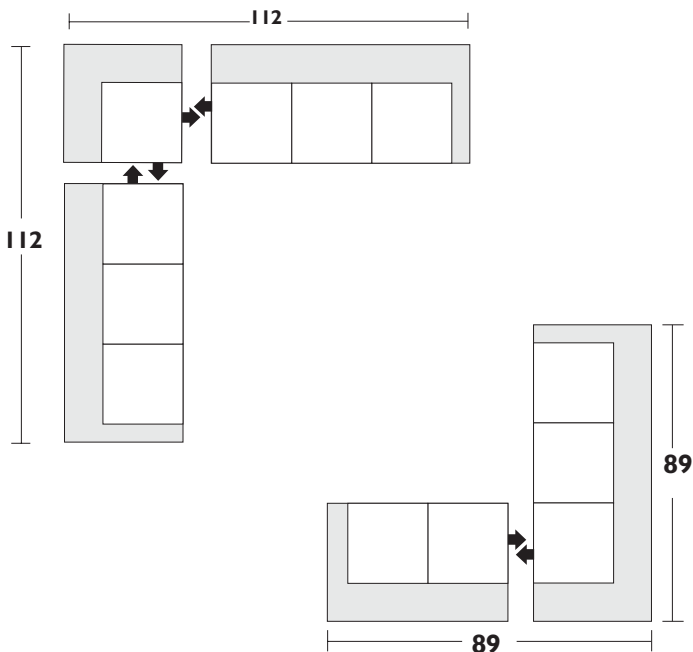

Configuration Suggestions

Style Kramer