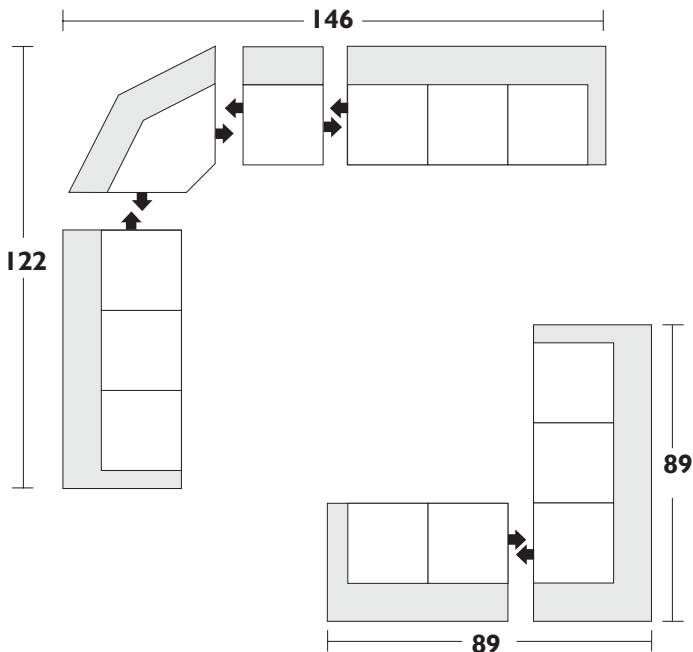

Configuration Suggestions

Style Muni