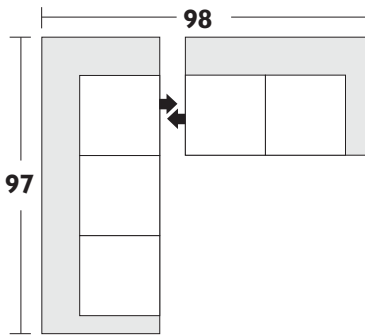

Configuration Suggestions

Style Ritchie