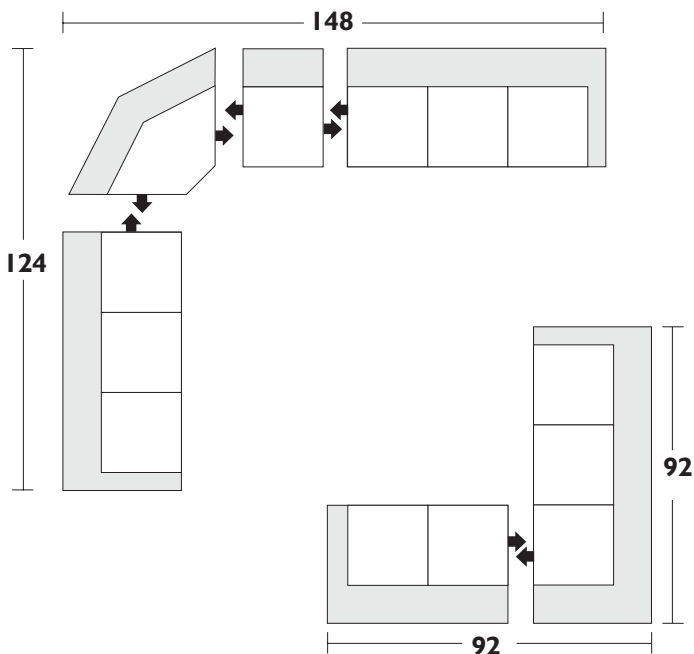

Configuration Suggestions

Style Rowan