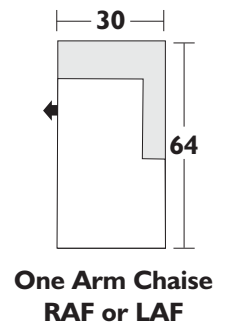

Configuration Suggestions

Style Rowan