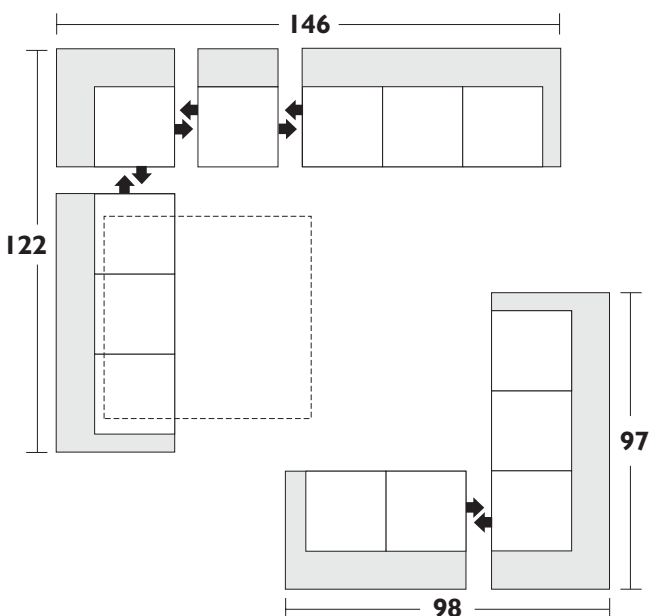

## Configuration Suggestions

**Style Soda**