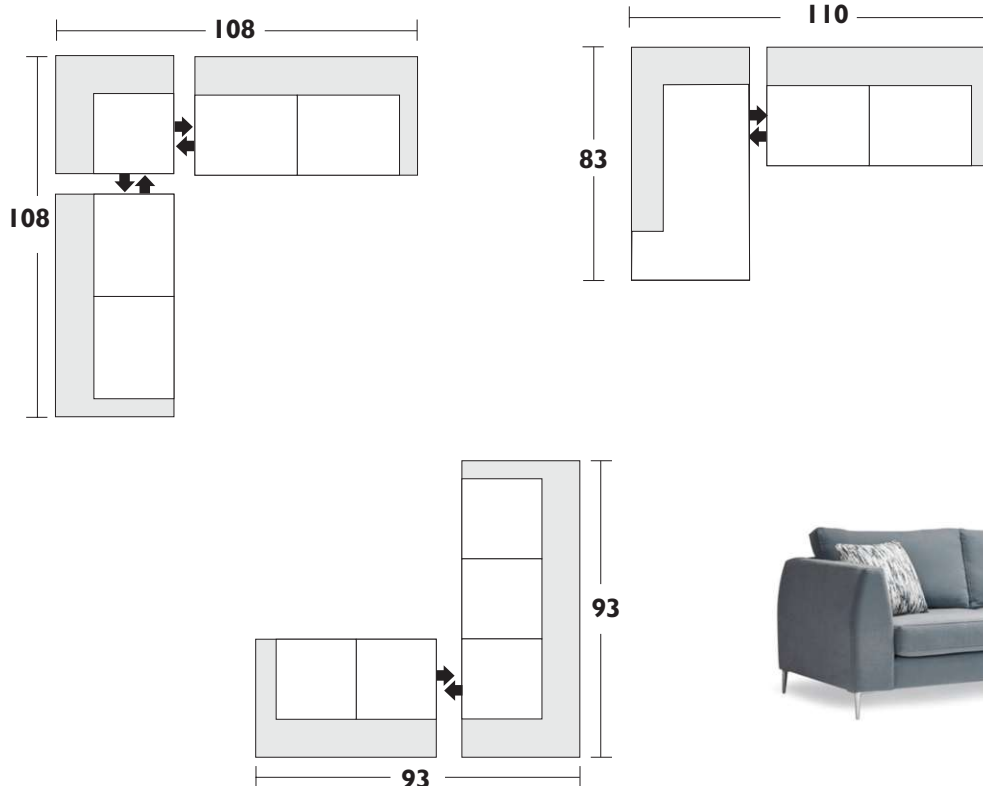

Configuration Suggestions

Style Zane