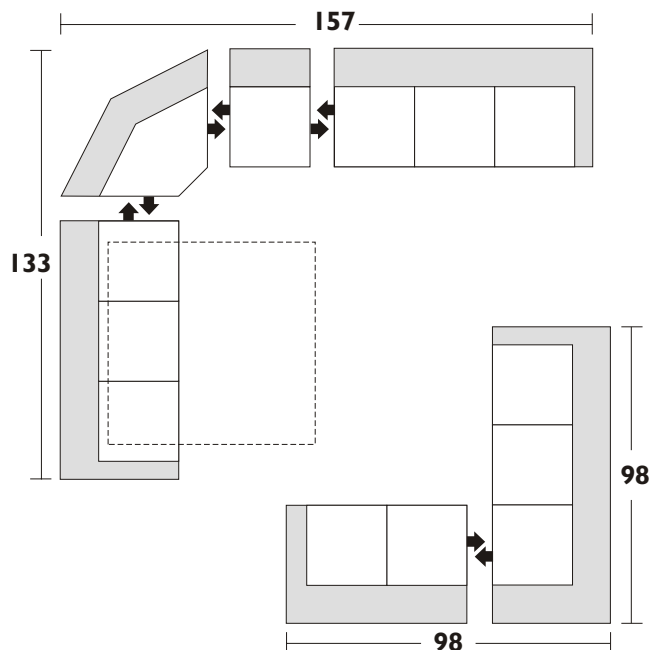

Configuration Suggestions

Style 2103