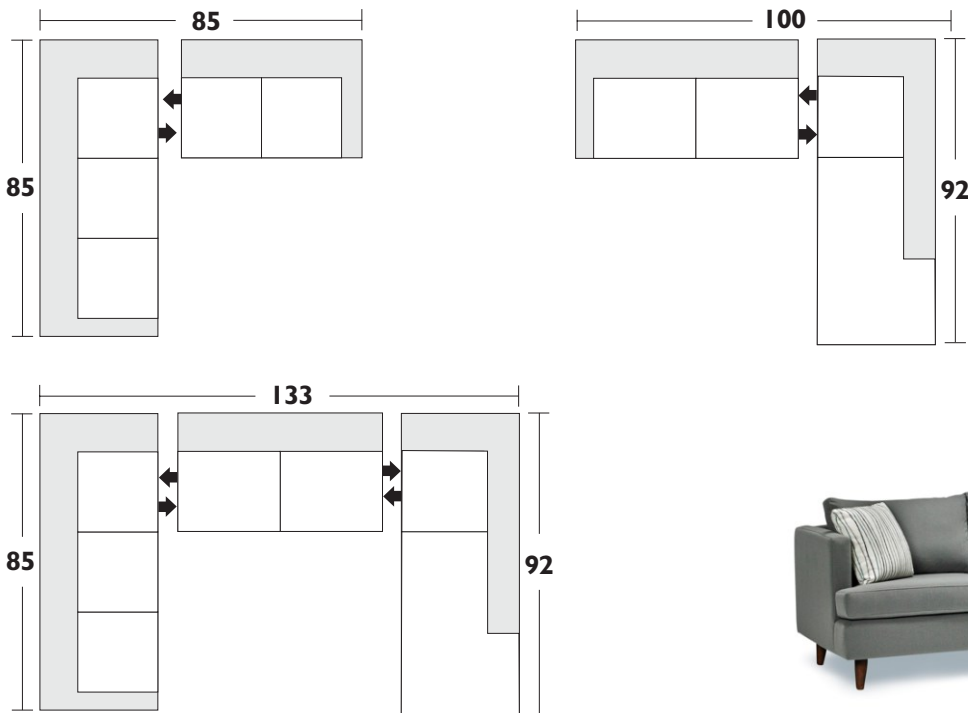

Configuration Suggestions

One Arm Chaise Return
RAF or LAF

Style Enya