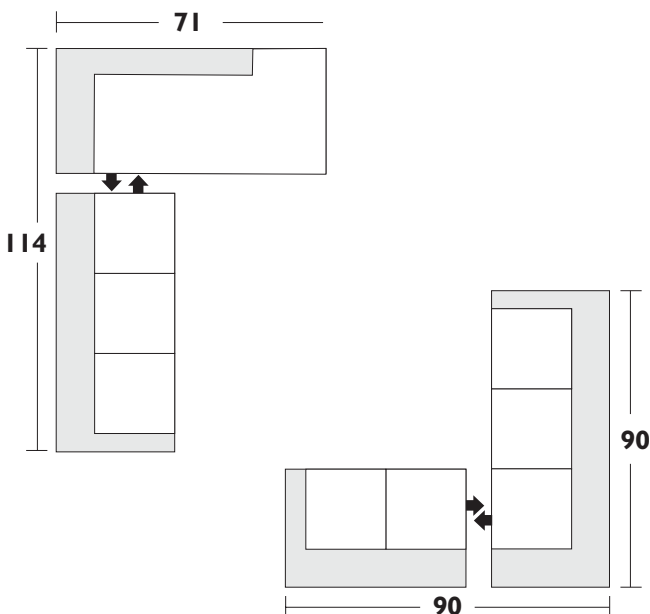

Configuration Suggestions

Style Nate